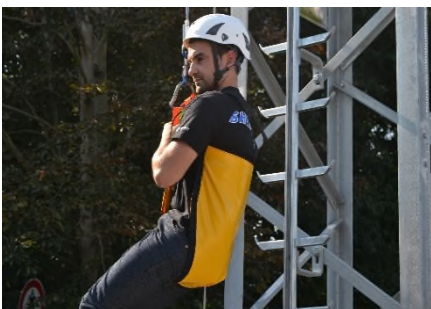

SHE SafeEvac Rescue triangle

Tested and certificated

- to EN 1498:2006 type B
- Licensing for 1 person
- max. nominal load 100 kg
- 3 in colour marked poster points allow different set possibilities according to stature of the user
- adjustable shoulder straps

The „SHE SafeEvac“ if a rescue triangle is for the evacuation of a person in the rescue case. It allows the rescue of a point situated deeper or higher. The maximum nominal load amounts to 100 kg.

The „SHE SafeEvac“ is made by a truck tarpaulin in which three multi colour belt tape loops are sewn. Around the "SHE SafeEvac" exists a black belt tape.

Each of the three loops of a colour belong together and form the poster point. Three loops are brought together with a carbine to EN 362. By the adjustable shoulder straps the „SHE SaveEvac“ is able in addition on the body height of the user are adapted

The „SHE SafeEvac“ may be used only in or in connection with admitted and checked rallying system and rescue system. Check please, hence, the compatibility with other systems.

SHE App verfügbar bei: